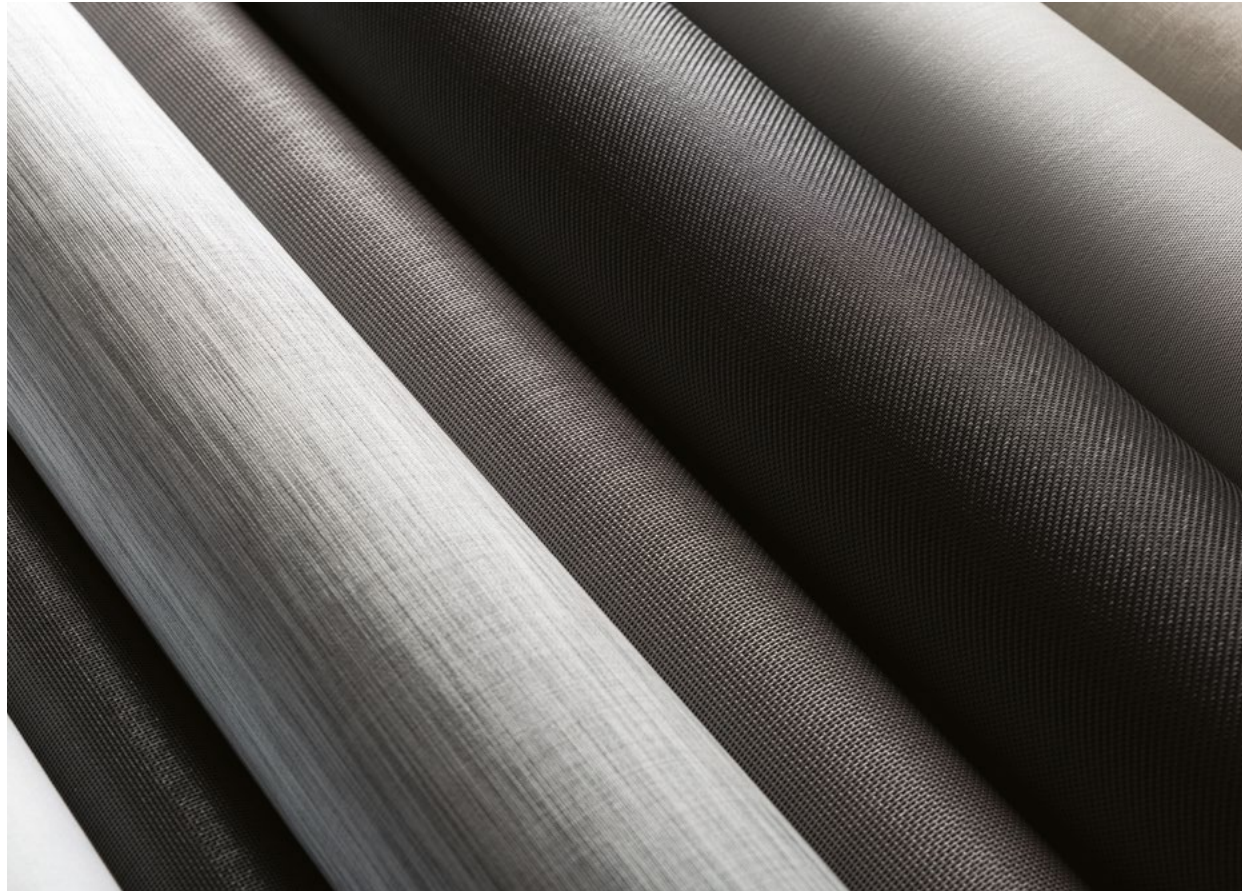

TEXTILE ZIP SCREEN FOR PERGOLA SYSTEM

Our pergolas can be equipped with side wind-resistant and versatile textile sunshades.

SKYVI offers full line of fabrics which provide not only visual and thermal comfort. Our screens can protect against insects and wind which provides homeowners the leverage to enjoy their lives without interference of weather.