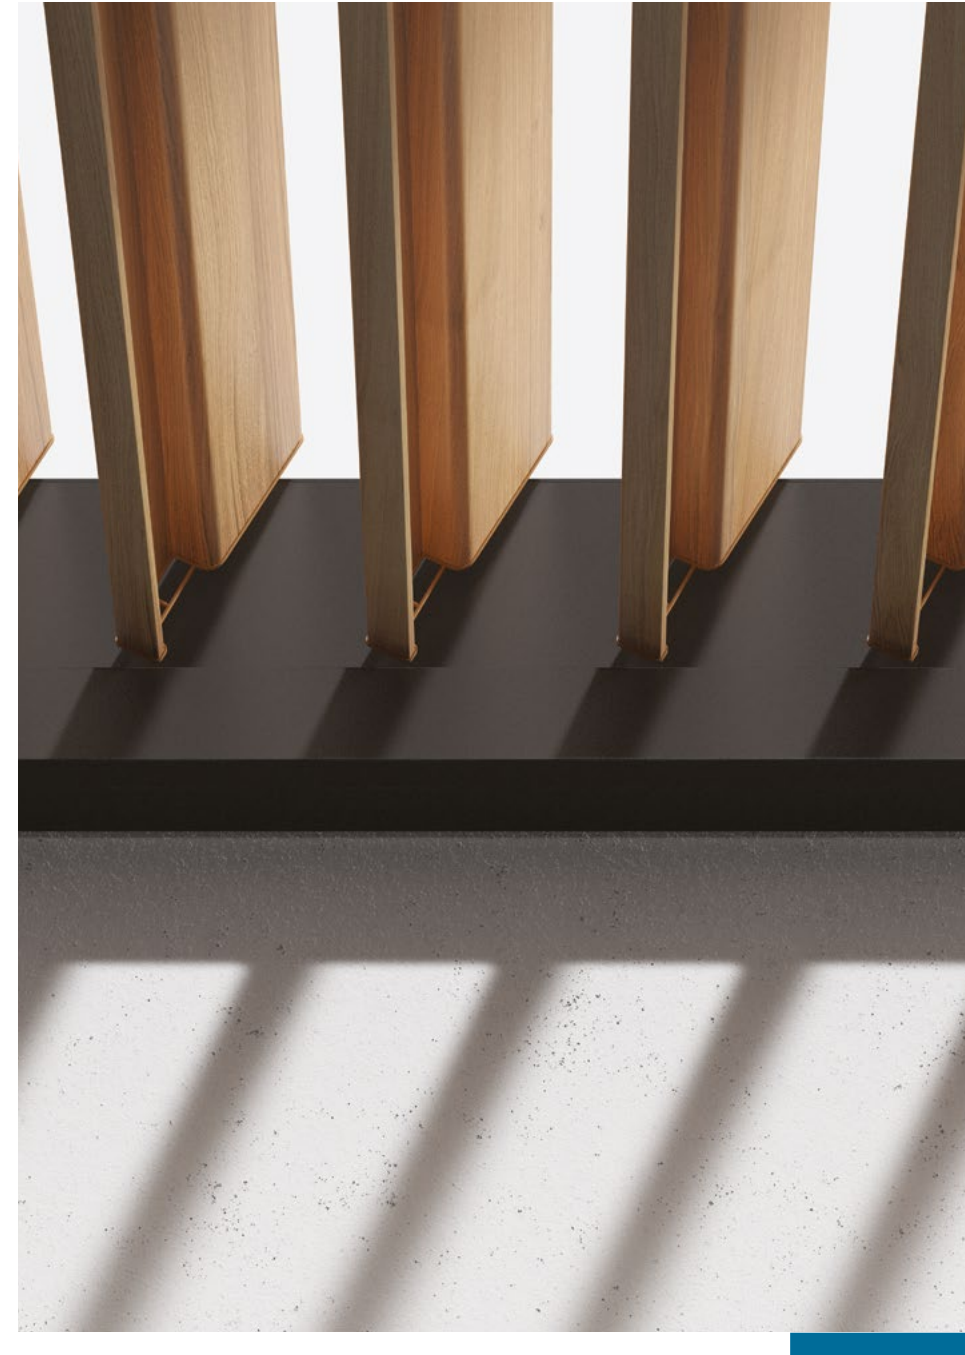

4SEASONS PERGOLAS

PERGOLA

Pergola is a versatile solution that will work not only in case of a single-family home as part of terraces or garden spaces, but also in commercial facilities, constituting a modern and practical element of roofing summer gardens in cafes or restaurants. Thanks to the possibility of using side shutters such as screen fabrics or glass sliding panels, the pergola can be used regardless of the prevailing weather conditions.

CONFIGURATION

SKYVI pergolas are available in various sizes and configurations.

Single free-standing pergola

Double free-standing pergola

One row multi-module free-standing pergola

Single wall mounted pergola

Double wall mounted pergola

Double multi-module wall mounted pergola

DESIGN
QUALITY
FITTING
SMART
TECHNOLOGY

DETAILS

- Construction made of extruded aluminum
- Aesthetic connections of profiles without visible gaps
- Drainage system hidden in the structure
- Roof module with the possibility of rotating the louvers in the range of 0-135° degrees
- Unique shape of roof fins
- Louvers equipped with sealing seals, which protect against rainwater
- Drive hidden in the structure
- Invisible feet
- LED lightning in various options with dimming functionality
- The possibility of using side shutters such as screens or all-glass sliding doors
- Change of the angle of inclination of the louvers in the axis from 0 to 135°
- Resistance to snow loads up to 40 lb/sqft (approx. 39 inches of snow cover)
- Resistance to wind loads of up to 68 mp/h
- Wide range of colors from the RAL palette and the Decoral® effect
- Free-standing and wall-mounted version, with a special console enabling wall insulation
- Square post profiles with a side dimension of 5 ½"
- Stiff 3D frame based on rafter profiles 5 ½"x 10"
- Stiff roof slats with maximum length up to 16 3/8 ft