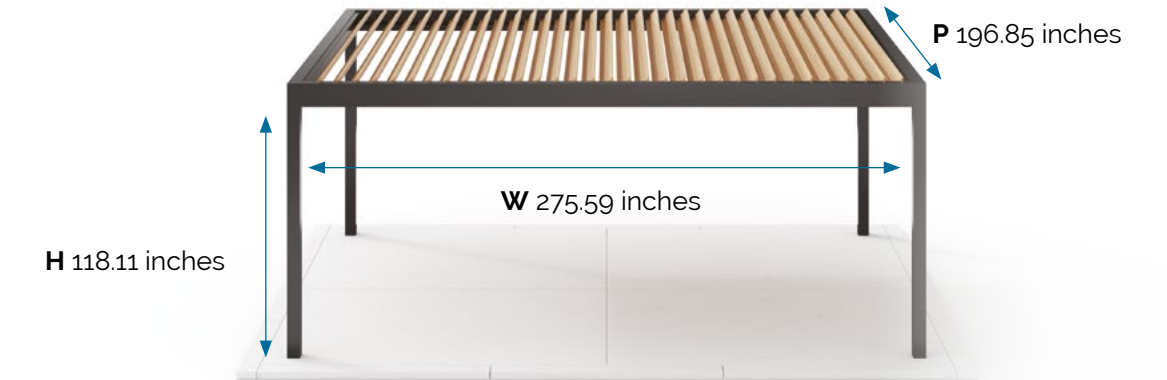

Double wall mounted pergola

Double multi-module wall mounted pergola

DESIGN
QUALITY
FITTING
SMART
TECHNOLOGY

DETAILS

- Construction made of extruded aluminum
- Aesthetic connections of profiles without visible gaps
- Drainage system hidden in the structure
- Roof module with the possibility of rotating the louvers in the range of 0-135° degrees
- Unique shape of roof fins
- Louvers equipped with sealing seals, which protect against rainwater
- Drive hidden in the structure
- Invisible feet
- LED lightning in various options with dimming functionality
- The possibility of using side shutters such as screens or all-glass sliding doors
- Change of the angle of inclination of the louvers in the axis from 0 to 135°
- Resistance to snow loads up to 40 lb/sqft (approx. 39 inches of snow cover)
- Resistance to wind loads of up to 68 mp/h
- Wide range of colors from the RAL palette and the Decoral® effect
- Free-standing and wall-mounted version, with a special console enabling wall insulation
- Square post profiles with a side dimension of 5 ½"
- Stiff 3D frame based on rafter profiles 5 ½"x 10"
- Stiff roof slats with maximum length up to 16 3/8 ft

Maximum dimensions of single module pergola

range of 0-135°
louver rotation

40 lb/sqft
snow load

up to 68 mp/h
wind load

RAL & Decoral®
wide range of colors and effects

COLORS

Standard construction colors.

Optional colors available upon request (additional cost).
Non-standard colors include the entire RAL palette and Decoral® effects.

DETAILS

- Innovative ZIP fastener technology
- Suitable for regions with strong winds (up to wind speed of 90 MPH)
- Electrical drives
- Box, end slats and guides made of solid extruded aluminum
- Smart home integration in option
- High tech fabrics for various fields of application in wide color range
- System that provides a healthy living and work environment
- Width up to 236,2 inches