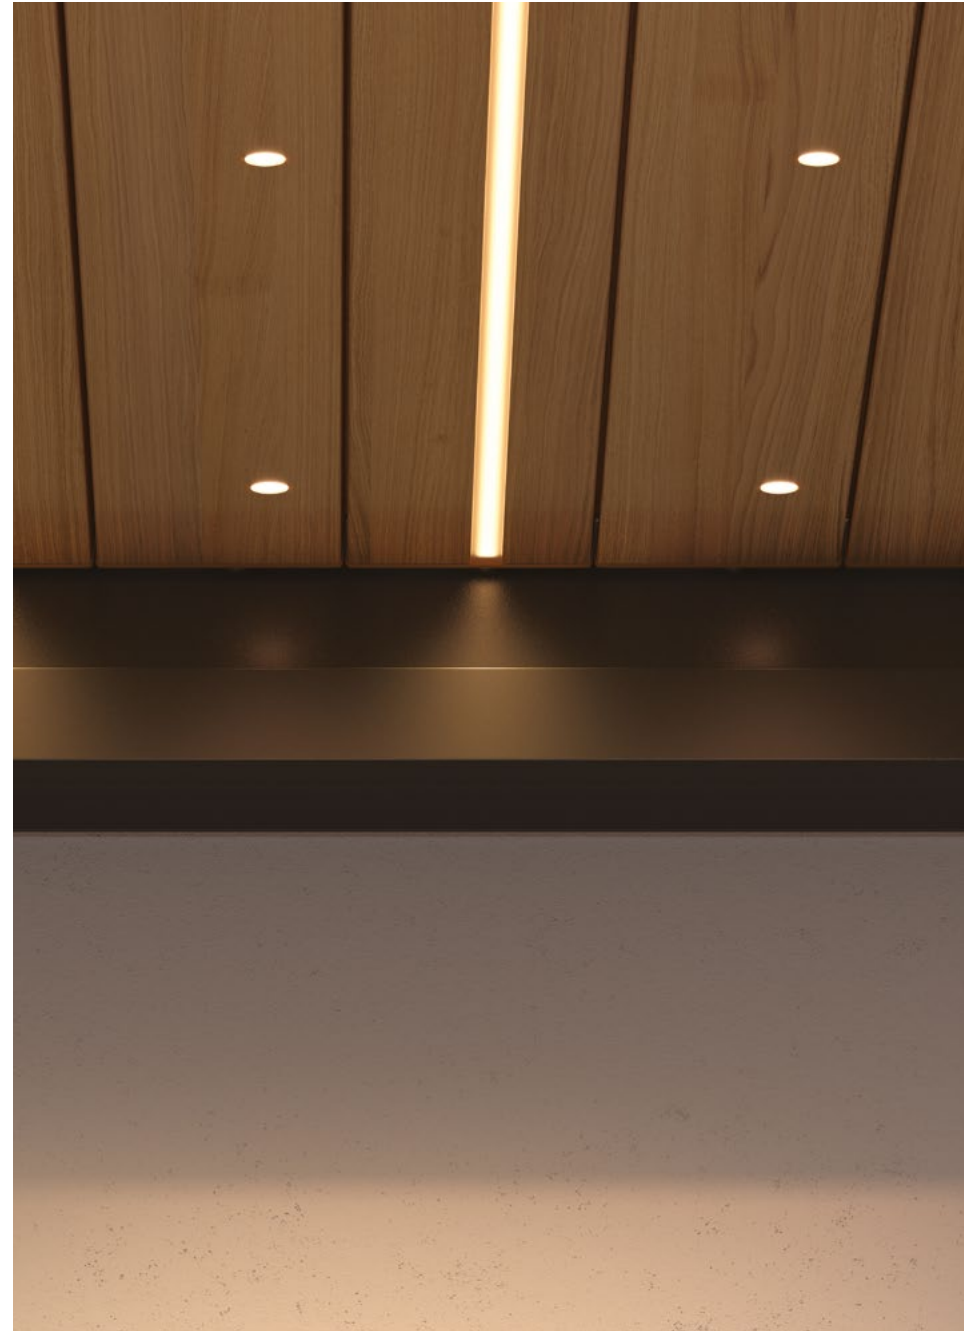

Double wall mounted pergola

Double multi-module wall mounted pergola

DESIGN
QUALITY
FITTING
SMART
TECHNOLOGY

DETAILS

- Construction made of extruded aluminum
- Aesthetic connections of profiles without visible gaps
- Drainage system hidden in the structure
- Roof module with the possibility of rotating the louvers in the range of 0-135° degrees
- Unique shape of roof fins
- Louvers equipped with sealing seals, which protect against rainwater
- Drive hidden in the structure
- Invisible feet
- LED lightning in various options with dimming functionality
- The possibility of using side shutters such as screens or all-glass sliding doors
- Change of the angle of inclination of the louvers in the axis from 0 to 135°
- Resistance to snow loads up to 40 lb/sqft (approx. 39 inches of snow cover)
- Resistance to wind loads of up to 68 mp/h
- Wide range of colors from the RAL palette and the Decoral® effect
- Free-standing and wall-mounted version, with a special console enabling wall insulation
- Square post profiles with a side dimension of 5 ½"
- Stiff 3D frame based on rafter profiles 5 ½"x 10"
- Stiff roof slats with maximum length up to 16 3/8 ft